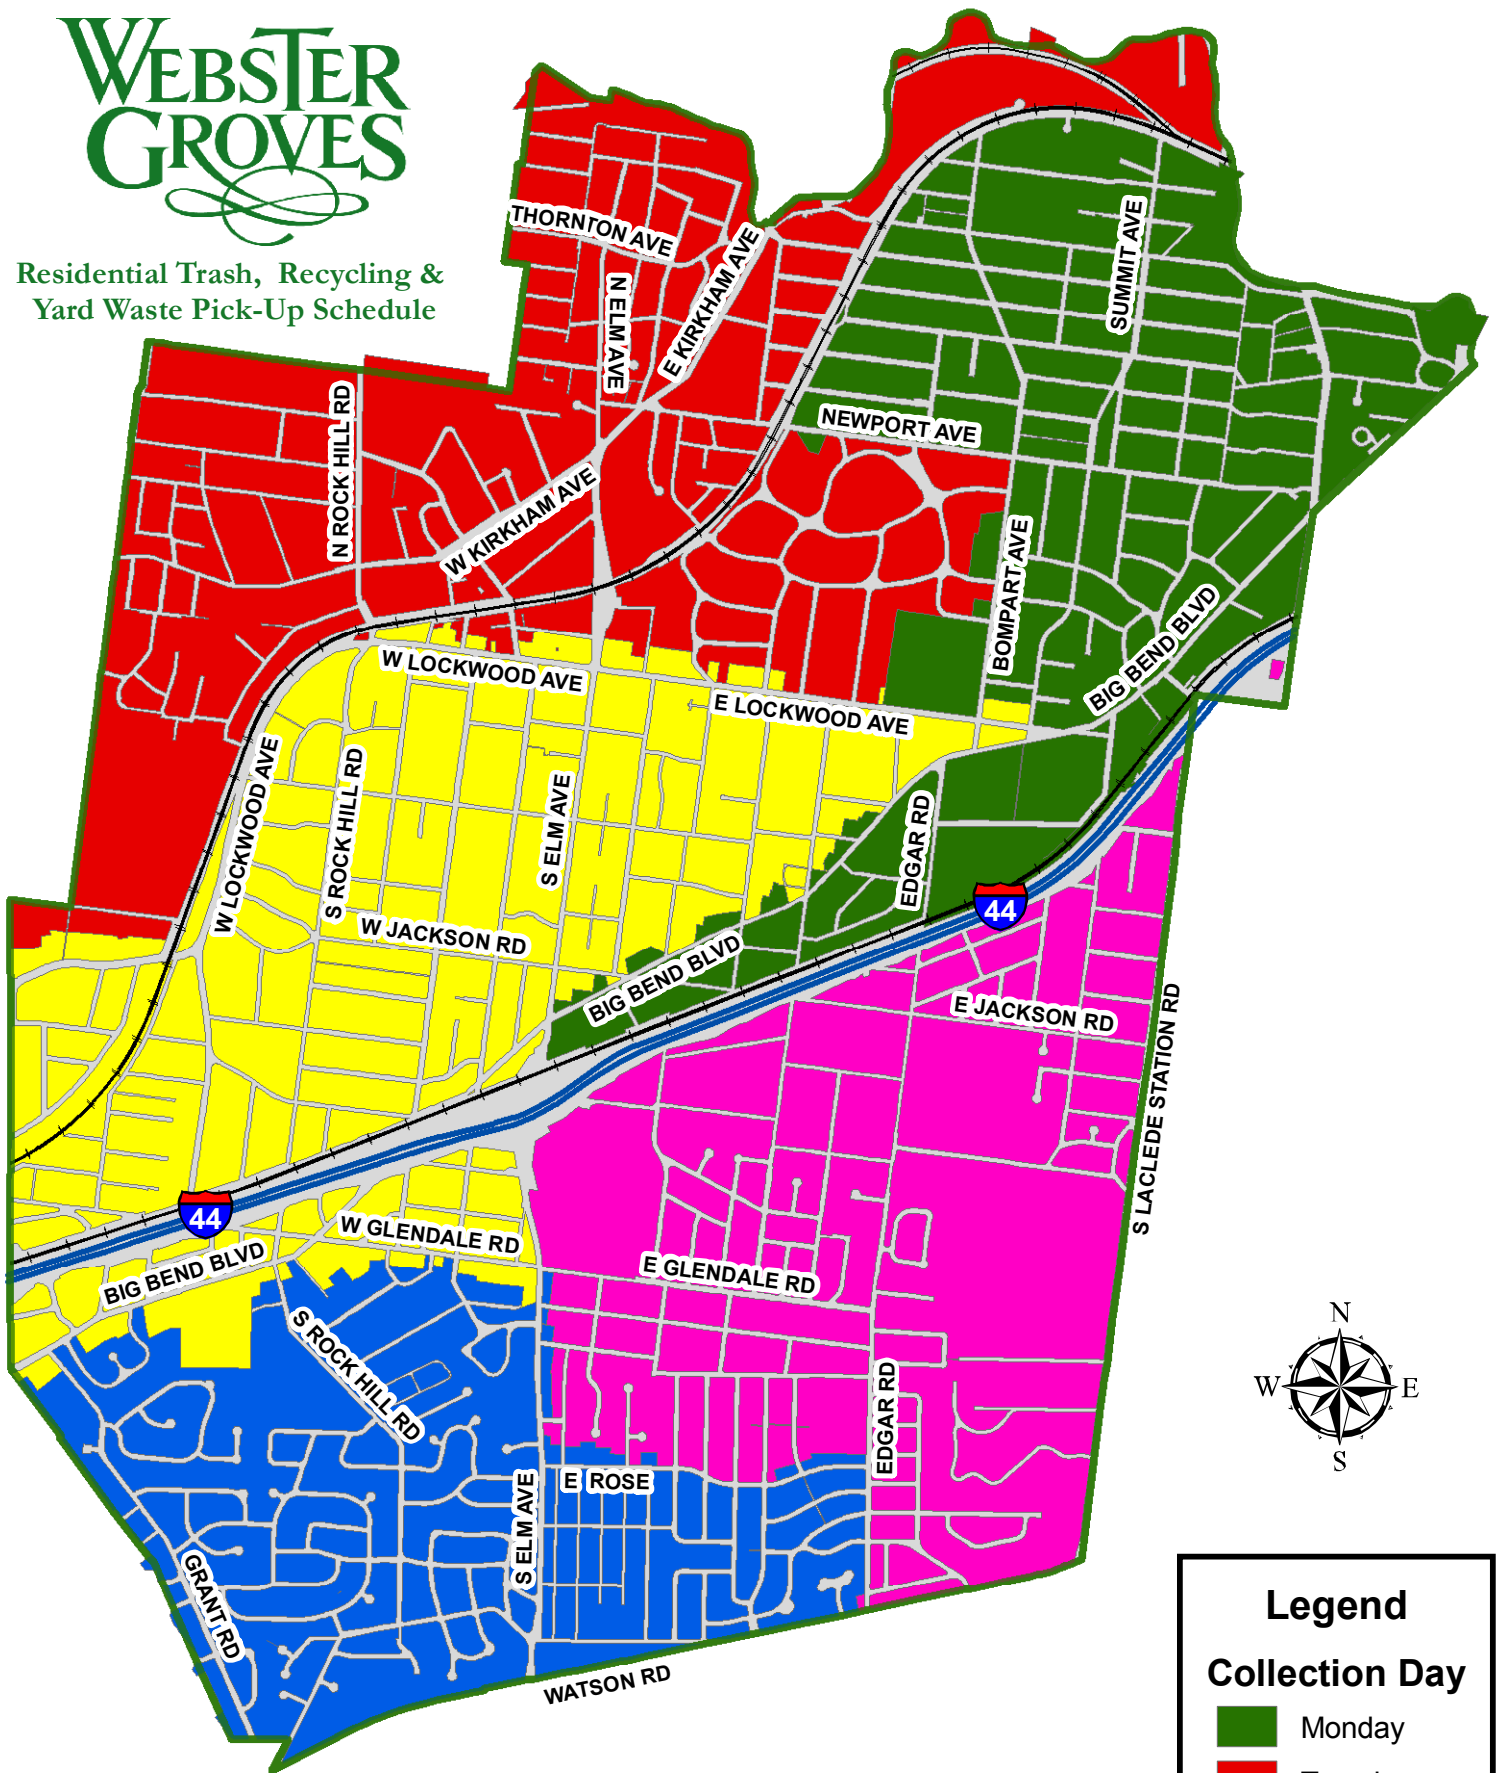

WEBSTER GROVES

Residential Trash, Recycling & Yard Waste Pick-Up Schedule

If you live on either side of the following streets, your trash, recycling, and yard waste will be collected on:

- Big Bend Blvd (East of S. Elm Ave) -Monday
- Big Bend Blvd (S. Elm Ave to Berry Rd) -Wednesday
- Bompert Ave -Monday
- Edgar Rd (South of I-44) -Thursday
- S. Elm Ave. (Glendale Rd to Watson Rd) -Friday
- Glen Rd (East) -Monday
- Glen Rd (West) -Tuesday
- Glendale Rd (West of S Elm Ave.) -Wednesday
- Lockwood Ave. (Both East & West) -Wednesday
- Newport Ave. (E. Glen Rd to Bompert Ave.) -Monday
- W. Rose Ave. /Hampshire Ct. -Friday

Legend

Collection Day

- Monday
- Tuesday
- Wednesday
- Thursday
- Friday